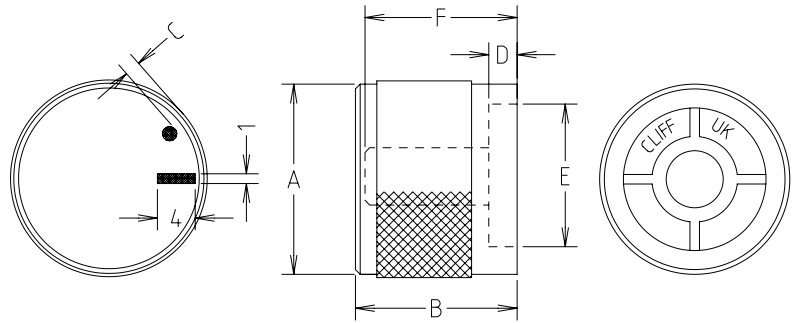

CLIFF

KNOBS

FC7223
KM15B ML 6MM SPL

FC7225
K20B MD 6MM SPL

FC7225B
K20B ML 6MM SPL

| P/No. | MODEL | DIM A | DIM B | DIM C | DIM D | DIM E | DIM F |
|---------|-------|-------|-------|-------|-------|-------|-------|
| FC7223 | KM15B | 15 | 15 | - | 2.4 | 13 | 14.3 |
| FC7225 | K20B | 20 | 17 | 1.5 | 4.2 | 18 | 16 |
| FC7225B | K20B | 20 | 17 | - | 4.2 | 18 | 16 |